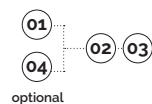

Both the seat and backrest are available in a range of different colours.

Eden is stackable and also available in a **stool version.**

eden

4-legs

main component sizes

01 eden-telaio fisso senza tappi
eden-fixed frame without caps