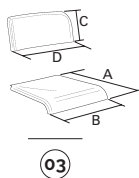

Both the seat and backrest are available in a range of different colours.

Eden is stackable and also available in a **stool version.**

eden

4-legs

main component sizes

01 eden-telaio fisso senza tappi
eden-fixed frame without caps