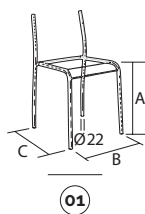

Both the seat and backrest are available in a range of different colours.

Eden is stackable and also available in a **stool version.**

eden

4-legs

main component sizes

01 eden-telaio fisso senza tappi
eden-fixed frame without caps