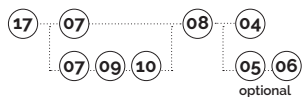

feel

stool

plastic colours

- blu/blue ral5014
- arancio/orange ral2003
- nero/black ral9005
- verde/green pantone 7495el
- bianco/white 218
- grigio/grey ral7003
- sabbia/sand ral1019
- rosso/red ral527
- bianco autoestinguente/ fire retardant white 218

main component sizes

optional

17 feel-sgabello alto h730 in tondino d.12 per scocca senza tappi feel-wire d.12 high bar stool.H730 for shell feel without caps

code	finishing	q.kit	q.pack	a	b	c	kg.x1	vol.x1
113410-059	● cromato/chrome	x1	50	730	530	500	6,20	mc. 0,08

04 btf-kit piedini btf-kit feet

code	finishing	q.kit	q.pack	kg.x1
134306-001	○ neutro/neutral	x1	100	0,05

05 btfa-kit piedini con ganci btfa-kit feet with hooks

code	finishing	q.kit	q.pack	kg.x1
134306-002	○ neutro/neutral	x1	100	0,06

06 pptf-tappo per fissaggio pavimento pptf-cap for fixing to the floor

code	finishing	q.kit	q.pack	kg.x1
134306-003	○ neutro/neutral	x2	100	0,03

07 feel-scocca intera modello feel feel-plastic shell model feel

code	finishing	q.kit	q.pack	a	b	c	kg.x1	vol.x1
133903-060	● nero/black ral9005	x1	10	420	450	430	1,70	mc. 0,02

08 feel-confezione accessori per scocca feel per tondino feel-accessory pack for wire frame feel

code	finishing	q.kit	q.pack	kg.x1	vol.x1
137003-061	● nero/black ral9005	x1	10	telaio in tondino/wire	0,07 mc. 0,001

09 feel-pannello sedile da tappezzare feel-panel back for upholstery

code	finishing	q.kit	q.pack	a	b	kg.x1	vol.x1
132203-059	● nero/black	x1	25	400	440	0,6	mc. 0,003

10 vite hilo tb+ 5x14 zincata nera (per fissare pannello sedile) screw hilo tb+ 5x14 for upholstery seat panel

code	finishing	q.kit
117803-155	● nero/black	x8

for all colour codes, see page 51