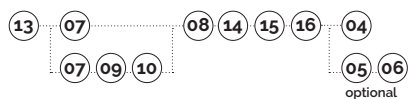

feel

slide w/writing tablet

1. plastic colours
2. blu/blue ral5014
   - arancio/orange ral2003
   - nero/black ral9005
   - verde/green pantone 7495el
   - bianco/white 218
   - grigio/grey ral7003
   - sabbia/sand ral1019
   - rosso/red ral527
   - bianco autoestinguente/ fire retardant white 218

plastic colours

main component sizes

13 feel-telaio a slitta in tondino d.12 con braccioli e portatavoletta
feel-slide wire frame d.12 with arms and writing tablet hook

code	finishing	q.kit	q.pack	a	b	c	kg.x1	vol.x1
113410-072	● cromato/chrome right writing tablet hook	x1	30	460	530	470	5,00	mc. 0,07
113410-073	● cromato/chrome left writing tablet hook	x1	30	460	530	470	5,00	mc. 0,07

14 feel-coppia braccioli in plastica colorata per tavoletta + viti
feel-pair colored plastic arm for tablet + screws

code	finishing	q.kit	q.pack	a	b	kg.x1	vol.x1
131703-063	● nero/black ral9005	x1	20	right-left for tablet	200	30	0,16 mc. 0,0045
131703-064	● nero/black ral9005	x1	20	left-right for tablet	200	30	0,16 mc. 0,0045

15 spt2-snodo per tavoletta in termoplastica
spt2-thermoplastic writing tablet articulation

code	finishing	q.kit	q.pack	a	b	c	kg.x1	vol.x1
134003-039	● nero/black	x1	20	180	66	15x15	0,35	mc. 0,0006

16 tlt3-tavoletta ambidestro con portabicchiere e portapenne
tlt3-writing tablet with cup holder and pen tray

code	finishing	q.kit	q.pack	a	b	kg.x1	vol.x1
134003-041	● nero/black	x1	10	410	300		1,05 mc. 0,036

for the components below, see page 42

for all colour codes, see page 51

TLT
tablet

TLT2
tablet

TLT3
tablet

BEAN
tablet

TL02
tablet

SPT2
mechanism tablet

SPTA
mechanism antipanic

for writing tablet options, see page 242/243