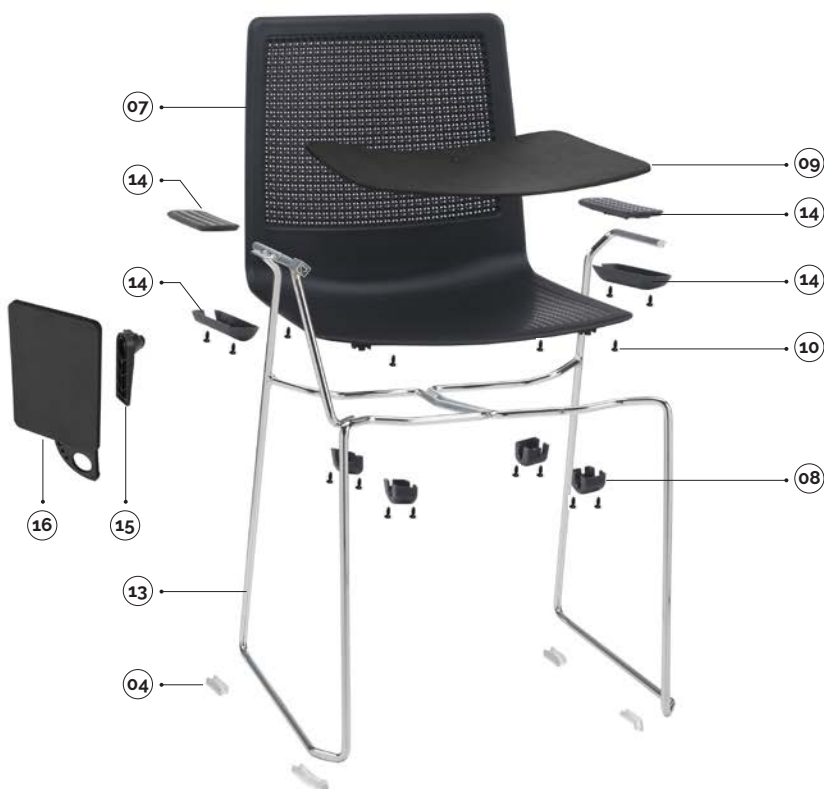

feel

slide w/writing tablet

1. plastic colours
2. blu/blue ral5014
   - arancio/orange ral2003
   - nero/black ral9005
   - verde/green pantone 7495el
   - bianco/white 218
   - grigio/grey ral7003
   - sabbia/sand ral1019
   - rosso/red ral527
   - bianco autoestinguente/ fire retardant white 218

plastic colours

main component sizes

13 feel-telaio a slitta in tondino d.12 con braccioli e portatavoletta
feel-slide wire frame d.12 with arms and writing tablet hook

code	finishing	q.kit	q.pack	a	b	c	kg.x1	vol.x1
113410-072	● cromato/chrome right writing tablet hook	x1	30	460	530	470	5,00	mc. 0,07
113410-073	● cromato/chrome left writing tablet hook	x1	30	460	530	470	5,00	mc. 0,07

14 feel-coppia braccioli in plastica colorata per tavoletta + viti
feel-pair colored plastic arm for tablet + screws

code	finishing	q.kit	q.pack	a	b	kg.x1	vol.x1
131703-063	● nero/black ral9005	x1	20	right-left for tablet	200	30	0,16 mc. 0,0045
131703-064	● nero/black ral9005	x1	20	left-right for tablet	200	30	0,16 mc. 0,0045

15 spt2-snodo per tavoletta in termoplastica
spt2-thermoplastic writing tablet articulation

code	finishing	q.kit	q.pack	a	b	c	kg.x1	vol.x1
134003-039	● nero/black	x1	20	180	66	15x15	0,35	mc. 0,0006

16 tlt3-tavoletta ambidestro con portabicchiere e portapenne
tlt3-writing tablet with cup holder and pen tray

code	finishing	q.kit	q.pack	a	b	kg.x1	vol.x1
134003-041	● nero/black	x1	10	410	300		1,05 mc. 0,036

for the components below, see page 42

for all colour codes, see page 51

TLT
tablet

TLT2
tablet

TLT3
tablet

BEAN
tablet

TL02
tablet

SPT2
mechanism tablet

SPTA
mechanism antipanic

for writing tablet options, see page 242/243