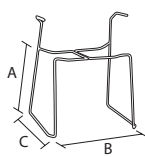

11

main component sizes

for the components below, see page 42

1. 04 05 06 07 08 09 10

for all colour codes, see page 51