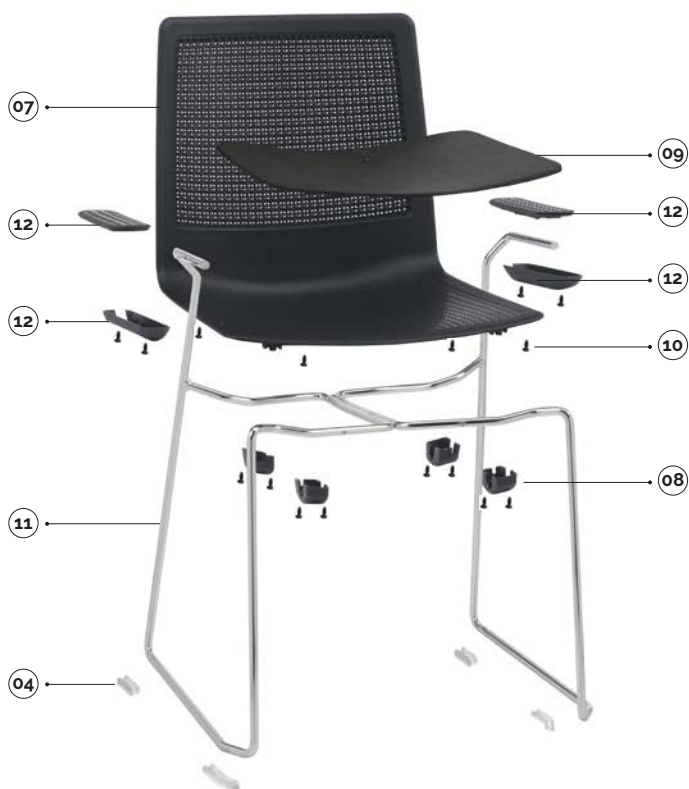

feel

slide w/armrests

- blu/blue ral5014
- arancio/orange ral2003
- nero/black ral9005
- verde/green pantone 7495el
- bianco/white 218
- grigio/grey ral7003
- sabbia/sand ral1019
- rosso/red ral527
- bianco autoestinguente/ fire retardant white 218

plastic colours

11 feel-telaio a slitta in tondino d.12 con braccioli
feel-slide wire frame d.12 with arms

code	finishing	q.kit	q.pack	a	b	c	kg.x1	vol.x1
113410-058	● cromato/chrome	x1	60	460	530	470	4,50	mc. 0.035

12 feel-coppia braccioli in plastica colorata + viti
feel-pair colored plastic arm + screws

code	finishing	q.kit	q.pack	a	b	kg.x1	vol.x1
131703-062	● nero/black ral9005	x1	20	right + left	200 30	0,16	mc. 0.001

main component sizes

for the components below, see page 42

1. 04 05 06 07 08 09 10

for all colour codes, see page 51

feel-carrello portasedie con accessori nero
feel-trolley for chairs with accessories black

code	finishing	q.kit
110803-329	● nero/black	x1