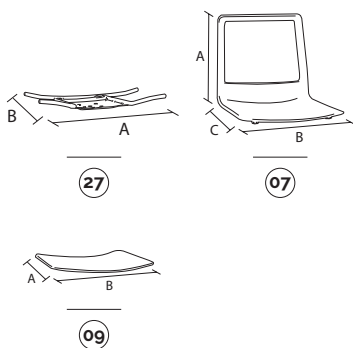

- blu/blue ral5014
- arancio/orange ral2003
- nero/black ral9005
- verde/green pantone 7495el
- bianco/white 218
- grigio/grey ral7003
- sabbia/sand ral1019
- rosso/red ral527
- bianco autoestinguente/ fire retardant white 218

plastic colours

main component sizes