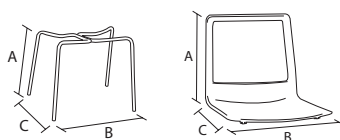

18

07

09

main component sizes