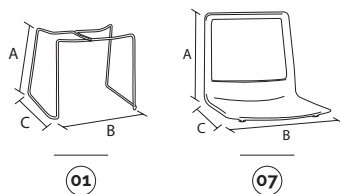

plastic colours

main component sizes

optipnals

01 feel-telaio a slitta in tondino d.12 feel-slide wire frame d.12

code	finishing	q.kit	q.pack	a	b	c	kg.x1	vol.x1
113410-057	● cromato/chrome	x1	100	460	530	470	3,75	mc. 0.03