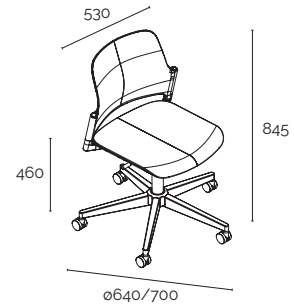

genesis

kit components