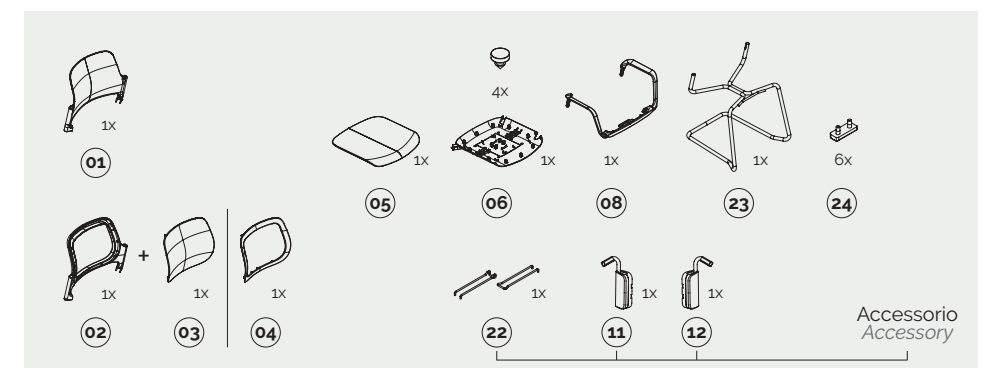

cantilever frame - with armrests