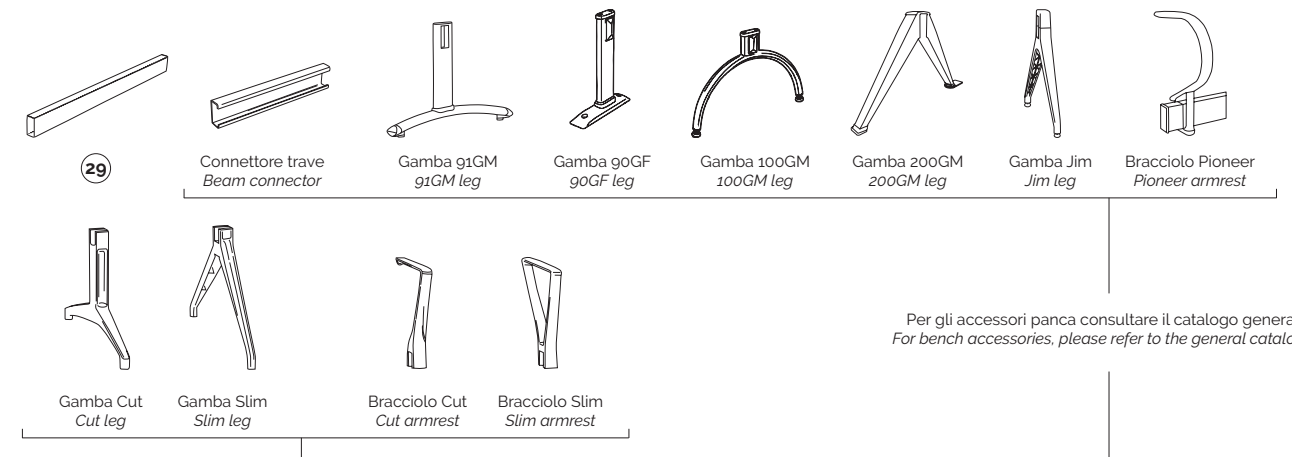

# genesis

kit components

swivel frame - without armrests

# genesis

kit components

bench frame - without armrests

swivel frame - with armrests

bench frame - with armrests

## bench accessories

Per gli accessori panca consultare il catalogo generale.  
For bench accessories, please refer to the general catalogue.