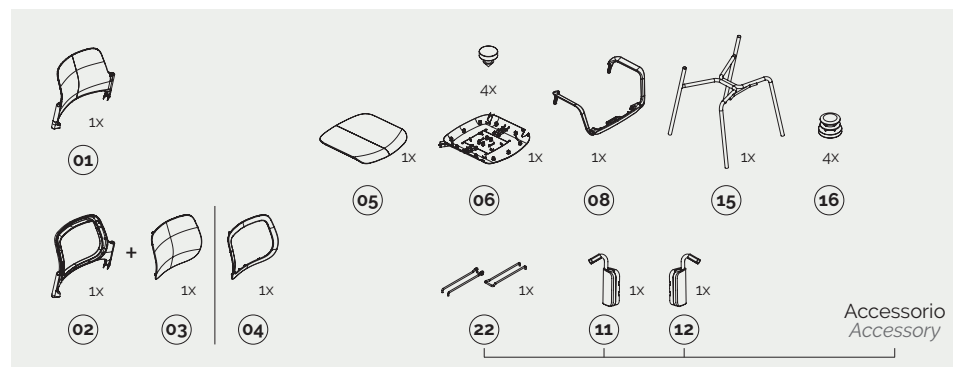

# genesi

kit components

4-legs frame - without armrests

# genesi

kit components

4-legs frame for long glides and castors - with armrests

4-legs frame - with armrests

cantilever frame - without armrests

— Certified: EN 16139 Level 2 & ANSI-BIFMA X5.1

4-legs frame for long glides and castors - without armrests