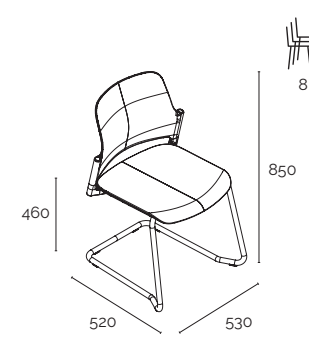

telaio per girevole  
telaio panca

swivel frame  
bench frame

# genesi

kit components

4-legs frame - without armrests

# genesi

kit components

4-legs frame for long glides and castors - with armrests

4-legs frame - with armrests

cantilever frame - without armrests

— Certified: EN 16139 Level 2 & ANSI-BIFMA X5.1

4-legs frame for long glides and castors - without armrests