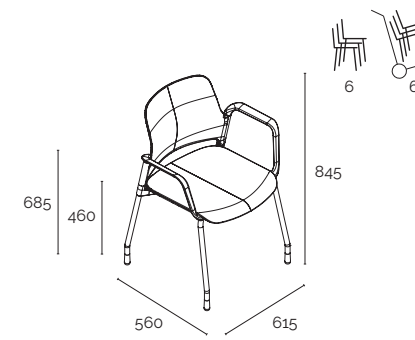

4-legs frame  
4-legs frame for castors and for long glides  
4-legs frame with holes for basket storage for castors and long glides  
cantilever frame

telaio girevole e panca/  
swivel and bench frames

telaio per girevole  
telaio panca

swivel frame  
bench frame

# genesi

kit components

4-legs frame - without armrests

# genesi

kit components

4-legs frame for long glides and castors - with armrests

4-legs frame - with armrests

cantilever frame - without armrests

— Certified: EN 16139 Level 2 & ANSI-BIFMA X5.1

4-legs frame for long glides and castors - without armrests