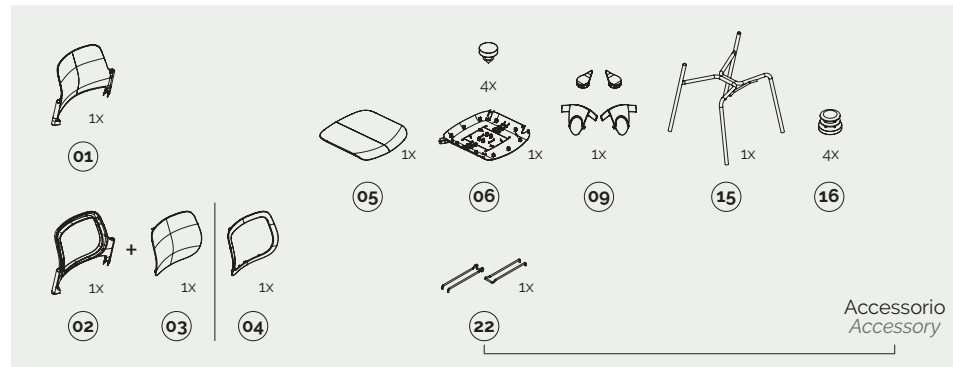

4-legs frame - without armrests