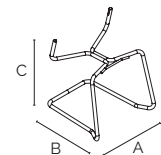

cantilever frame

23 genesis - base a slitta in tubo asform d.22 tappi esclusi
genesis - cantilever frame asform pipe d.22 without caps

code	finishing	q.kit	q.pack	a	b	c	kg.x1	vol.x1
110503-594	● nero/black	x1	50	530	515	605	4,60	mc. 0.06
110505-594	● bianco/white	x1	50	530	515	605	4,60	mc. 0.06
110504-594	● grigio/grey	x1	50	530	515	605	4,60	mc. 0.06
110510-594	● cromato/chrome	x1	50	530	515	605	4,60	mc. 0.06

24 genesis - pinza due pioli in polietilene nera
genesis - two pins pliers in black polythene

code	finishing	q.kit
134003-003	● nero/black	x6

genesis

components

other accessories

genesis - carrello porta sedie con accessori
genesis - chair trolley with accessories

code	finishing	q.kit
110803-444	● nero/black	x1