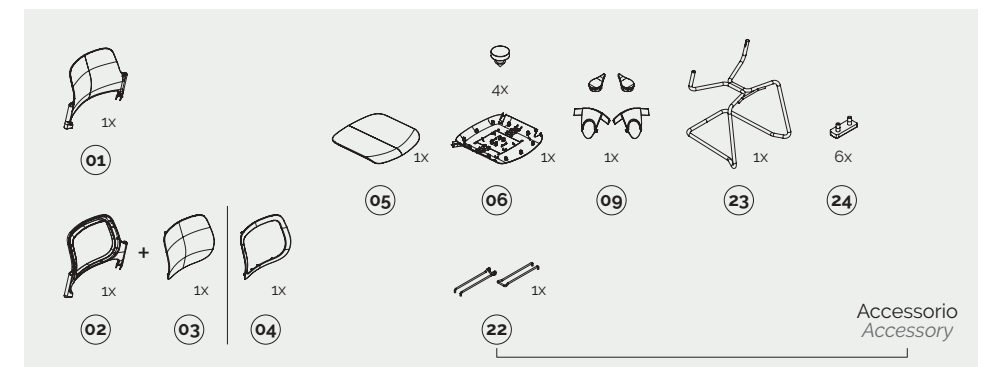

# genesi

kit components

4-legs frame - without armrests

# genesi

kit components

4-legs frame for long glides and castors - with armrests

4-legs frame - with armrests

cantilever frame - without armrests

— Certified: EN 16139 Level 2 & ANSI-BIFMA X5.1

4-legs frame for long glides and castors - without armrests