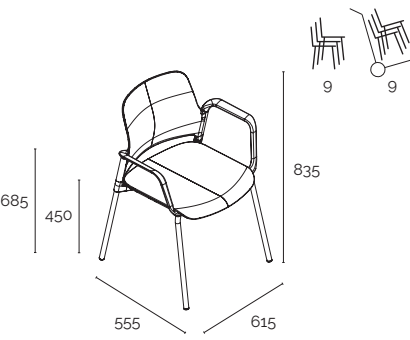

genesi

kit components

genesi

kit components

4-legs frame for long glides and castors - with armrests

— Certified: EN 16139 Level 2 & ANSI-BIFMA X5.1