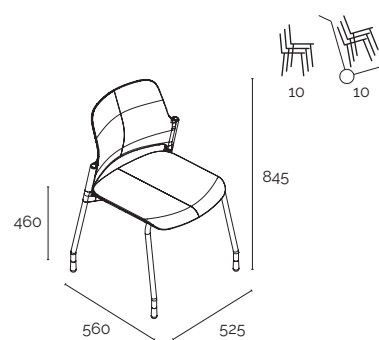

telaio per girevole  
telaio panca

swivel frame  
bench frame

# genesi

kit components

4-legs frame for long glides and castors - with armrests

4-legs frame - with armrests

cantilever frame - without armrests

— Certified: EN 16139 Level 2 & ANSI-BIFMA X5.1

4-legs frame for long glides and castors - without armrests