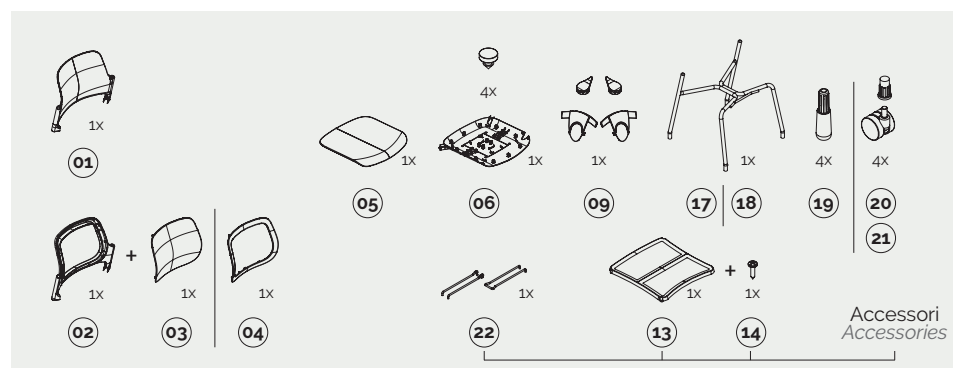

# genesi

kit components

4-legs frame - without armrests

# genesi

kit components

4-legs frame for long glides and castors - with armrests

4-legs frame - with armrests

cantilever frame - without armrests

— Certified: EN 16139 Level 2 & ANSI-BIFMA X5.1

4-legs frame for long glides and castors - without armrests