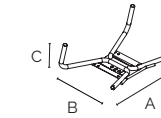

27 genesis - cavallotto sotto trave
genesis - under beam support

bench frame

26 genesis - telaio panca
genesis - bench frame

code	finishing	q.kit	q.pack	a	b	c	kg.x1	vol.x1
110703-607	● nero/black	x1	120	525	350	200	2,55	mc. 0.00704