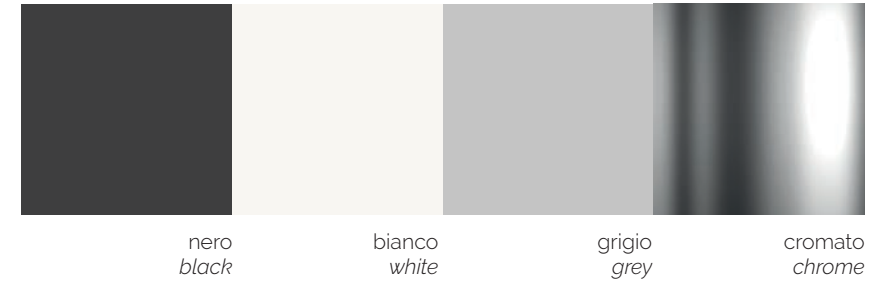

genesis

finishings

telai 4 gambe e slitta/
4 legs and cantilever frames

telaio 4 gambe
telaio 4 gambe per ruote e piedini alti
telaio 4 gambe con fori per cestello porta oggetti per ruote e piedini alti
base a slitta

4-legs frame
4-legs frame for castors and for long glides
4-legs frame with holes for basket storage for castors and long glides
cantilever frame

telaio girevole e panca/
swivel and bench frames

telaio per girevole
telaio panca

swivel frame
bench frame