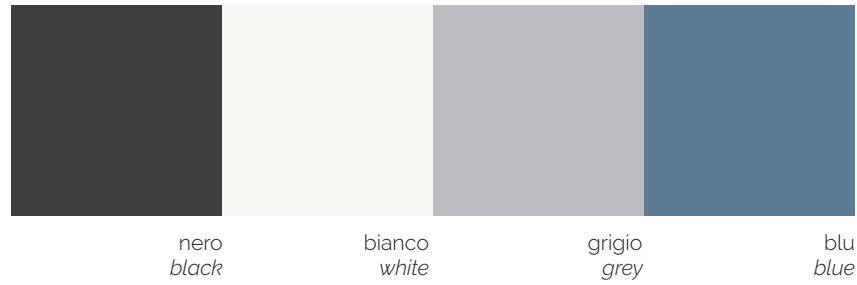

genesis

finishings

schienali - sedili - braccioli - porta tavoletta/
backrests - seats - armrests - tab holder

vassoio portaoggetti/
storage basket