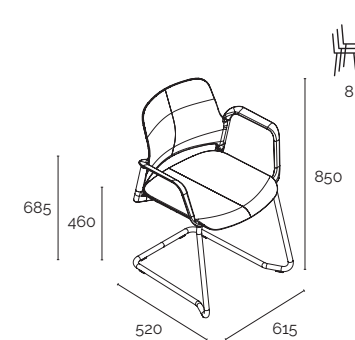

telaio per girevole  
telaio panca

swivel frame  
bench frame

# genesi

kit components

4-legs frame - without armrests

# genesi

kit components

4-legs frame for long glides and castors - with armrests

4-legs frame - with armrests

cantilever frame - without armrests

— Certified: EN 16139 Level 2 & ANSI-BIFMA X5.1

4-legs frame for long glides and castors - without armrests