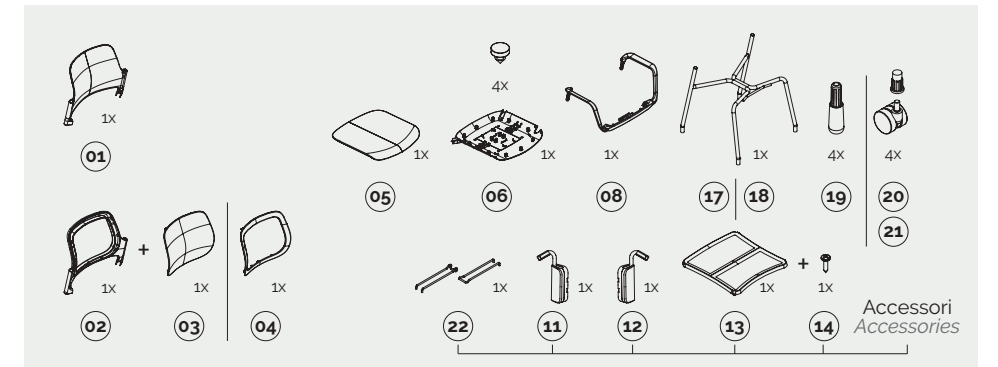

telaio per girevole  
telaio panca

swivel frame  
bench frame

# genesi

kit components

4-legs frame - without armrests

# genesi

kit components

4-legs frame for long glides and castors - with armrests

4-legs frame - with armrests

cantilever frame - without armrests

— Certified: EN 16139 Level 2 & ANSI-BIFMA X5.1

4-legs frame for long glides and castors - without armrests