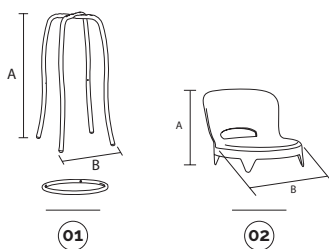

# paco

4-legs

plastic colours

- antracite/grey ppl17
- beige/beige ppl09
- blu/blue ppl14

main component sizes

01 02

**01** paco-telaio smontato per sgabello alto con accessori per il montaggio  
paco-frame not assembled for high stool with accessories for assemblage