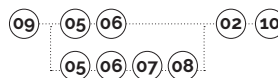

pluto

slide w/armrests

plastic colours

- rosso/red p1797u
- marrone/brown ral 8022
- grigio/grey ral7003
- avorio/ivory ral1013
- giallo/yellow ral1012
- blu/blue ral5014

main component sizes

optional

09 pluto-telaio a slitta in tondino d.12 con braccioli
pluto-slide wire frame d.12 with arms

code	finishing	q.kit	q.pack	a	b	c	kg.x1	vol.x1
113410-043	● cromato/chrome	x1	60	430	470	450	4,20	mc. 0.035

10 pluto-braccioli per telaio slitta in soft grip nero
pluto-arm for wire frame in soft grip black

code	finishing	q.kit
131703-022	● nero/black	x2

02 btf-kit piedini
btf-kit feet

code	finishing	q.kit	q.pack	kg.x1
134306-001	○ neutro/neutral	x1	100	0,05

05 pluto-scocca intera modello pluto
pluto-plastic shell model pluto

code	finishing	q.kit	q.pack	a	b	c	kg.x1	vol.x1
133907-065	● marrone/brown ral8022	x1	10	415	410	410	1,946	mc. 0.02

06 pluto-confezione accessori per scocca pluto per filo
pluto-accessory pack for shell pluto for wire

code	finishing	q.kit	q.pack	kg.x1	vol.x1
137003-004	● marrone/brown ral8022	x1	10	telaio in tondino/wire frame	0,085 mc. 0.001

07 pluto-pannello sedile da tappezzare
pluto-panel back for upholstery

code	finishing	q.kit	q.pack	vol.x1
132203-047	● nero/black	x1	20	mc. 0.003

08 confezione viti tbl+fr 5x14 (per pannello da tappezzare)
screws tbl+ fr hilo d.5x14 zinc.black (to fix seat panel) package

code	finishing	q.kit	q.pack
117003-071	● nero/black	x4	200

for all colour codes, see page 195