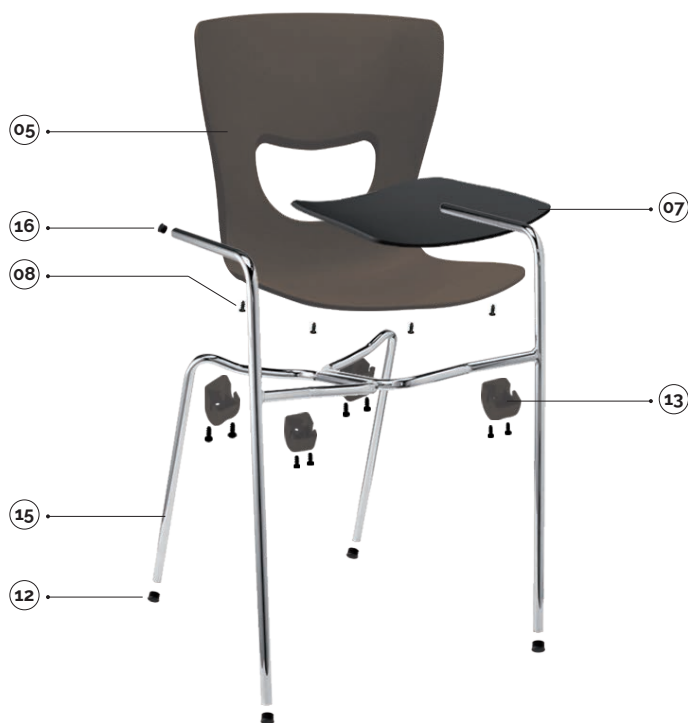

pluto

4-legs w/armrests