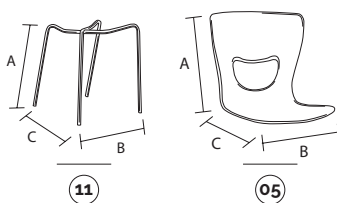

pluto

4-legs

CERTIFIED BY
BIFMA

plastic colours

- rosso/red p1797u
- marrone/brown ral 8022
- grigio/grey ral7003
- avorio/ivory ral1013
- giallo/yellow ral1012
- blu/blue ral5014

main component sizes

optional parts