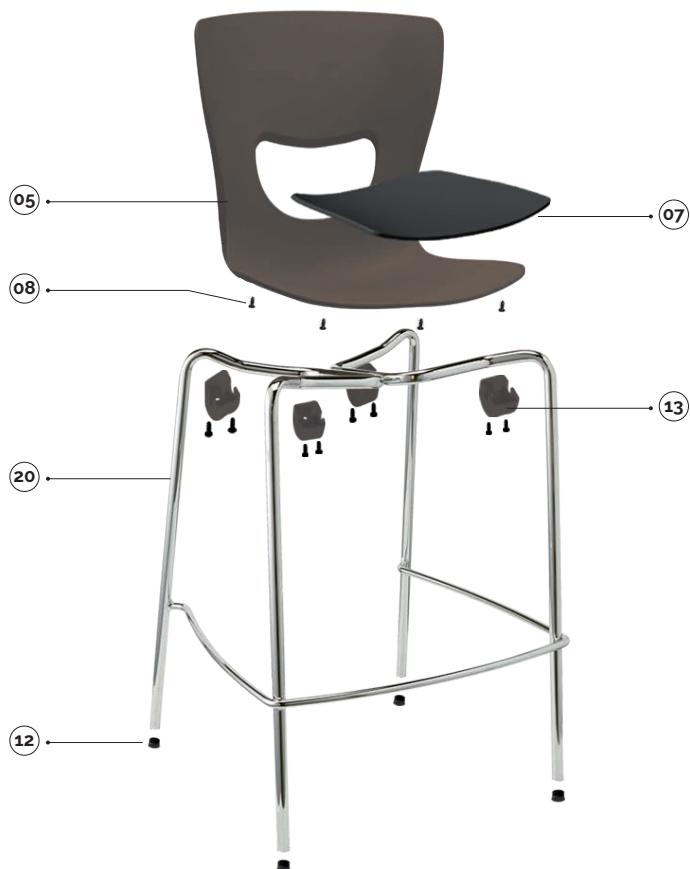

SPT2
mechanism tablet

SPTA
mechanism antipanic

for writing tablet options, see page 242/243

pluto

stool

plastic colours

- rosso/red p1797u
- marrone/brown ral 8022
- grigio/grey ral7003
- avorio/ivory ral1013
- giallo/yellow ral1012
- blu/blue ral5014