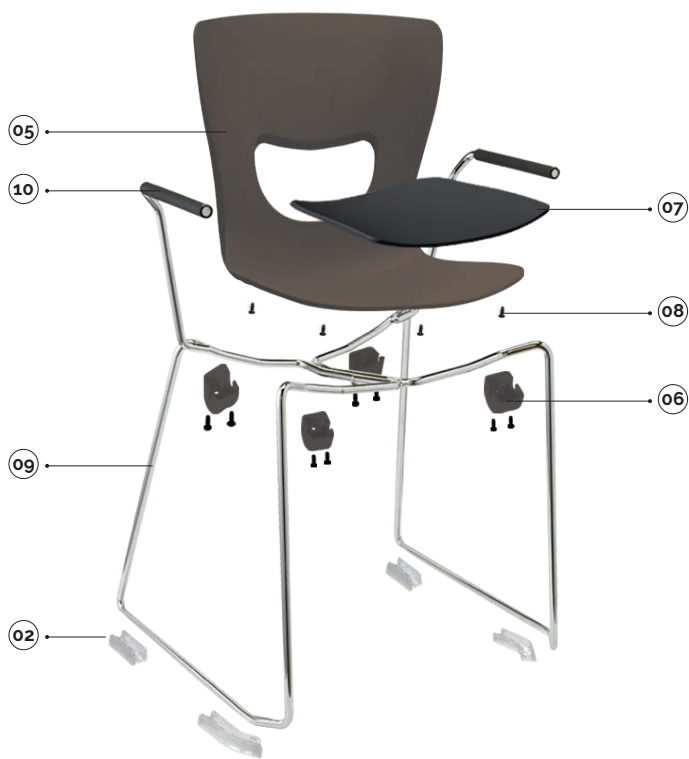

pluto

slide w/armrests