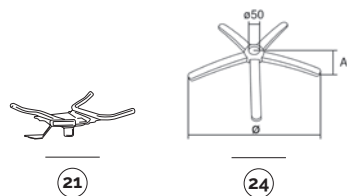

for all colour codes, see page 195

pluto

swivel

plastic colours

- rosso/red p1797u
- marrone/brown ral 8022
- grigio/grey ral7003
- avorio/ivory ral1013
- giallo/yellow ral1012
- blu/blue ral5014

main component sizes