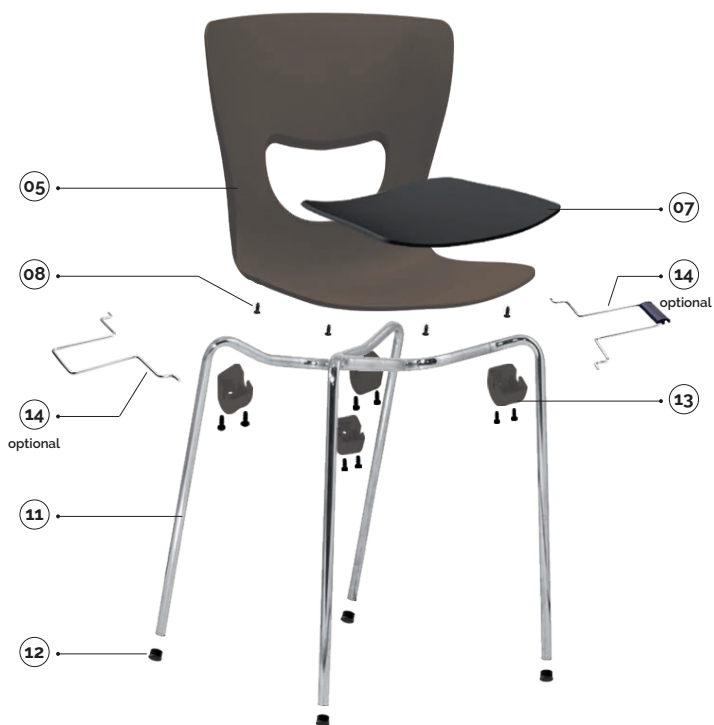

pluto

4-legs

CERTIFIED BY
BIFMA

plastic colours

- rosso/red p1797u
- marrone/brown ral 8022
- grigio/grey ral7003
- avorio/ivory ral1013
- giallo/yellow ral1012
- blu/blue ral5014

main component sizes

optional parts