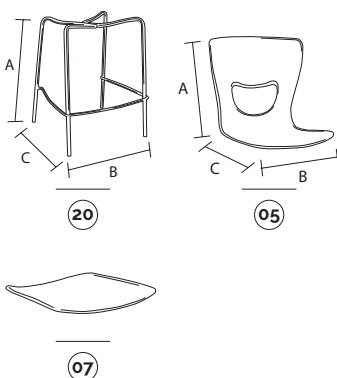

plastic colours

- rosso/red p1797u
- marrone/brown ral 8022
- grigio/grey ral7003
- avorio/ivory ral1013
- giallo/yellow ral1012
- blu/blue ral5014

main component sizes