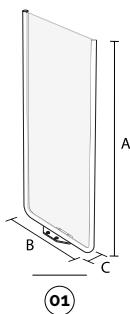

Screen can be set up on all 80x40 mm beams: a practical bench accessory that guarantees **protection, safe distance** and **privacy**.

BEYOND

Innovation

Divisorio per panca con pannello
in **plexiglass trasparente**

*Bench divider with **transparent**
plexiglass panel*

Screen garantisce
protezione e privacy per
ogni postazione panca.

***Screen** provides
protection and privacy for
every bench seat.*

Divisorio per panca con pannello
in **plexiglass opaco**

*Bench divider with **opaque**
plexiglass panel*

screen

transparent panel version

01 screen-kit divisor per panca con pannello trasparente + accessori
screen-bench divider kit with transparent panel + accessories