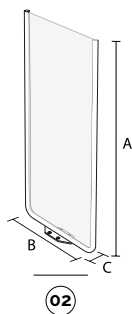

*Bench divider with **transparent**
plexiglass panel*

Screen garantisce
protezione e privacy per
ogni postazione panca.

***Screen** provides
protection and privacy for
every bench seat.*

Divisorio per panca con pannello
in **plexiglass opaco**

*Bench divider with **opaque**
plexiglass panel*

screen

transparent panel version

01 screen-kit divisor per panca con pannello trasparente + accessori
screen-bench divider kit with transparent panel + accessories

main component sizes

2 kits/box

screen

opaque panel version

02

02

02 screen-kit divisorio per panca con pannello opaco + accessori
screen-bench divider kit with opaque panel + accessories

code	finishing		q.kit	q.pack	a	b	c	kg.x1	vol.x1
110703-577	● nero/black		x1	2	905	519	80	5.45	mc. 0.0342
110704-577	● grigio/grey	ig2621	x1	2	905	519	80	5.45	mc. 0.0342
110704-578	● grigio/grey	drylac	x1	2	905	519	80	5.45	mc. 0.0342