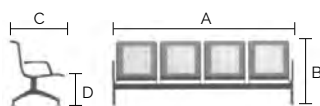

la panca viene fornita in tutti i suoi componenti smontata

the bench supplied with all its components not assembled

02 panca a tre posti con due braccioli
bench three seats with two arms

code	finishing	q.kit	q.pack	a	b	c	d	kg.x1	vol.x1
110703-152	● nero/black	x1	5	1800	800	680	410	45.00	mc. 0.115
110704-152	● grigio/grey	x1	5	1800	800	680	410	45.00	mc. 0.115
110702-152	● bordeaux/bordeaux	x1	5	1800	800	680	410	45.00	mc. 0.115

la panca viene fornita in tutti i suoi componenti smontata

the bench supplied with all its components not assembled

03 panca a quattro posti con due braccioli
bench four seats with two arms

code	finishing	q.kit	q.pack	a	b	c	d	kg.x1	vol.x1
110703-154	● nero/black	x1	5	2380	800	680	410	58.00	mc. 0.15
110704-154	● grigio/grey	x1	5	2380	800	680	410	58.00	mc. 0.15
110702-154	● bordeaux/bordeaux	x1	5	2380	800	680	410	58.00	mc. 0.15