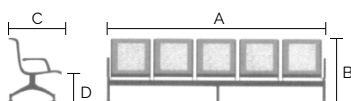

la panca viene fornita in tutti i suoi componenti smontata

the bench supplied with all its components not assembled

02 panca a tre posti con due braccioli
bench three seats with two arms

code	finishing	q.kit	q.pack	a	b	c	d	kg.x1	vol.x1
110703-152	● nero/black	x1	5	1800	800	680	410	45.00	mc. 0.115
110704-152	● grigio/grey	x1	5	1800	800	680	410	45.00	mc. 0.115
110702-152	● bordeaux/bordeaux	x1	5	1800	800	680	410	45.00	mc. 0.115

la panca viene fornita in tutti i suoi componenti smontata

the bench supplied with all its components not assembled

03 panca a quattro posti con due braccioli
bench four seats with two arms

code	finishing	q.kit	q.pack	a	b	c	d	kg.x1	vol.x1
110703-154	● nero/black	x1	5	2380	800	680	410	58.00	mc. 0.15
110704-154	● grigio/grey	x1	5	2380	800	680	410	58.00	mc. 0.15
110702-154	● bordeaux/bordeaux	x1	5	2380	800	680	410	58.00	mc. 0.15

la panca viene fornita in tutti i suoi componenti smontata

the bench supplied with all its components not assembled

04 panca a cinque posti con due braccioli
bench five seats with two arms

code	finishing	q.kit	q.pack	a	b	c	d	kg.x1	vol.x1
110703-156	● nero/black	x1	5	2960	800	680	410	72.00	mc. 0.17
110704-156	● grigio/grey	x1	5	2960	800	680	410	72.00	mc. 0.17
110702-156	● bordeaux/bordeaux	x1	5	2960	800	680	410	72.00	mc. 0.17