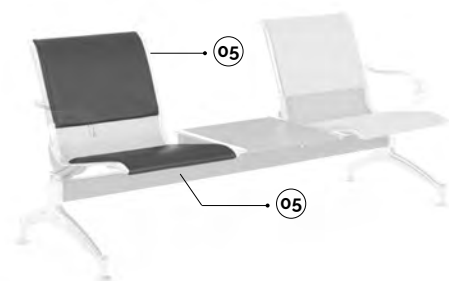

la panca viene fornita in tutti i suoi componenti smontata

the bench supplied with all its components not assembled

03 panca a quattro posti con due braccioli
bench four seats with two arms

code	finishing	q.kit	q.pack	a	b	c	d	kg.x1	vol.x1
110703-154	● nero/black	x1	5	2380	800	680	410	58.00	mc. 0.15
110704-154	● grigio/grey	x1	5	2380	800	680	410	58.00	mc. 0.15
110702-154	● bordeaux/bordeaux	x1	5	2380	800	680	410	58.00	mc. 0.15

la panca viene fornita in tutti i suoi componenti smontata

the bench supplied with all its components not assembled

04 panca a cinque posti con due braccioli
bench five seats with two arms

code	finishing	q.kit	q.pack	a	b	c	d	kg.x1	vol.x1
110703-156	● nero/black	x1	5	2960	800	680	410	72.00	mc. 0.17
110704-156	● grigio/grey	x1	5	2960	800	680	410	72.00	mc. 0.17
110702-156	● bordeaux/bordeaux	x1	5	2960	800	680	410	72.00	mc. 0.17

ala

bench

05 pannello sedile e schienale tappezzato similpelle completo di viti
panel seat and back upholstered in imitation leather with screws

code	finishing	q.kit	q.pack	kg.x1	vol.x1
143903-001	● nero/black	x1	5	2,30	mc. 0,008
143904-001	● grigio/grey	x1	5	2,30	mc. 0,008
143902-001	● bordeaux/bordeaux	x1	5	2,30	mc. 0,008