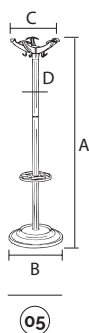

coat hangers

components

04

05

04

05

04 elix-appendiabito a colonna con portaombrelli, componenti in plastica neri
elix-coat hanger with umbrella stand, black plastic components

code	finishing	plastic	q.kit	q.pack	a	b	c	d	kg.x1	vol.x1
110403-040	● nero/black	● nero/black	x1	60	1730	450	400	50	5,00	mc. 0.045
110404-006	● grigio/grey	● nero/black	x1	60	1730	450	400	50	5,00	mc. 0.045
110405-015	○ bianco/white	● nero/black	x1	60	1730	450	400	50	5,00	mc. 0.045
110410-040	● cromato/chrome	● nero/black	x1	60	1730	450	400	50	5,00	mc. 0.045

05 elix-g-appendiabito a colonna con portaombrelli, componenti in plastica grigi
elix-g-coat hanger with umbrella stand, grey plastic components

code	finishing	plastic	q.kit	q.pack	a	b	c	d	kg.x1	vol.x1
110404-005	● grigio/grey	● grigio/grey	x1	60	1730	450	400	50	5,00	mc. 0.045
110410-039	● cromato/chrome	● grigio/grey	x1	60	1730	450	400	50	5,00	mc. 0.045

main component sizes