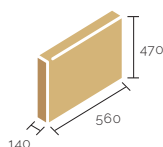

coat hangers

components

04

05

04

05

04 elix-appendiabito a colonna con portaombrelli, componenti in plastica neri
elix-coat hanger with umbrella stand, black plastic components

code	finishing	plastic	q.kit	q.pack	a	b	c	d	kg.x1	vol.x1
110403-040	● nero/black	● nero/black	x1	60	1730	450	400	50	5,00	mc. 0.045
110404-006	● grigio/grey	● nero/black	x1	60	1730	450	400	50	5,00	mc. 0.045
110405-015	○ bianco/white	● nero/black	x1	60	1730	450	400	50	5,00	mc. 0.045
110410-040	● cromato/chrome	● nero/black	x1	60	1730	450	400	50	5,00	mc. 0.045

05 elix-g-appendiabito a colonna con portaombrelli, componenti in plastica grigi
elix-g-coat hanger with umbrella stand, grey plastic components

code	finishing	plastic	q.kit	q.pack	a	b	c	d	kg.x1	vol.x1
110404-005	● grigio/grey	● grigio/grey	x1	60	1730	450	400	50	5,00	mc. 0.045
110410-039	● cromato/chrome	● grigio/grey	x1	60	1730	450	400	50	5,00	mc. 0.045

main component sizes