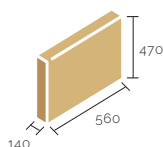

coat hangers

components

04

05

04

05

04 elix-appendiabito a colonna con portaombrelli, componenti in plastica neri
elix-coat hanger with umbrella stand, black plastic components

code	finishing	plastic	q.kit	q.pack	a	b	c	d	kg.x1	vol.x1
110403-040	● nero/black	● nero/black	x1	60	1730	450	400	50	5,00	mc. 0.045
110404-006	● grigio/grey	● nero/black	x1	60	1730	450	400	50	5,00	mc. 0.045
110405-015	○ bianco/white	● nero/black	x1	60	1730	450	400	50	5,00	mc. 0.045
110410-040	● cromato/chrome	● nero/black	x1	60	1730	450	400	50	5,00	mc. 0.045

05 elix-g-appendiabito a colonna con portaombrelli, componenti in plastica grigi
elix-g-coat hanger with umbrella stand, grey plastic components

code	finishing	plastic	q.kit	q.pack	a	b	c	d	kg.x1	vol.x1
110404-005	● grigio/grey	● grigio/grey	x1	60	1730	450	400	50	5,00	mc. 0.045
110410-039	● cromato/chrome	● grigio/grey	x1	60	1730	450	400	50	5,00	mc. 0.045

main component sizes