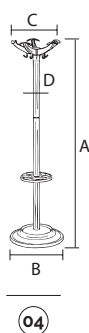

coat hangers

components

04

05

04

05

04 elix-appendiabito a colonna con portaombrelli, componenti in plastica neri
elix-coat hanger with umbrella stand, black plastic components

code	finishing	plastic	q.kit	q.pack	a	b	c	d	kg.x1	vol.x1
110403-040	● nero/black	● nero/black	x1	60	1730	450	400	50	5,00	mc. 0.045
110404-006	● grigio/grey	● nero/black	x1	60	1730	450	400	50	5,00	mc. 0.045
110405-015	○ bianco/white	● nero/black	x1	60	1730	450	400	50	5,00	mc. 0.045
110410-040	● cromato/chrome	● nero/black	x1	60	1730	450	400	50	5,00	mc. 0.045

05 elix-g-appendiabito a colonna con portaombrelli, componenti in plastica grigi
elix-g-coat hanger with umbrella stand, grey plastic components

code	finishing	plastic	q.kit	q.pack	a	b	c	d	kg.x1	vol.x1
110404-005	● grigio/grey	● grigio/grey	x1	60	1730	450	400	50	5,00	mc. 0.045
110410-039	● cromato/chrome	● grigio/grey	x1	60	1730	450	400	50	5,00	mc. 0.045

main component sizes