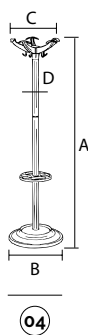

coat hangers

components

03 elix-appendiabito a colonna con portaombrelli, componenti in plastica neri
elix-coat hanger with umbrella stand, black plastic components

code	finishing	plastic	q.kit	q.pack	a	b	c	d	kg.x1	vol.x1
110403-040	● nero/black	● nero/black	x1	60	1730	450	400	50	5,00	mc. 0.045
110404-006	● grigio/grey	● nero/black	x1	60	1730	450	400	50	5,00	mc. 0.045
110405-015	○ bianco/white	● nero/black	x1	60	1730	450	400	50	5,00	mc. 0.045
110410-040	● cromato/chrome	● nero/black	x1	60	1730	450	400	50	5,00	mc. 0.045

04 elix-g-appendiabito a colonna con portaombrelli, componenti in plastica grigi
elix-g-coat hanger with umbrella stand, grey plastic components

code	finishing	plastic	q.kit	q.pack	a	b	c	d	kg.x1	vol.x1
110404-005	● grigio/grey	● grigio/grey	x1	60	1730	450	400	50	5,00	mc. 0.045
110410-039	● cromato/chrome	● grigio/grey	x1	60	1730	450	400	50	5,00	mc. 0.045

main component sizes