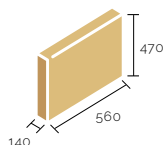

coat hangers

components

03 elix-appendiabito a colonna con portaombrelli, componenti in plastica neri
elix-coat hanger with umbrella stand, black plastic components

code	finishing	plastic	q.kit	q.pack	a	b	c	d	kg.x1	vol.x1
110403-040	● nero/black	● nero/black	x1	60	1730	450	400	50	5,00	mc. 0.045
110404-006	● grigio/grey	● nero/black	x1	60	1730	450	400	50	5,00	mc. 0.045
110405-015	○ bianco/white	● nero/black	x1	60	1730	450	400	50	5,00	mc. 0.045
110410-040	● cromato/chrome	● nero/black	x1	60	1730	450	400	50	5,00	mc. 0.045

04 elix-g-appendiabito a colonna con portaombrelli, componenti in plastica grigi
elix-g-coat hanger with umbrella stand, grey plastic components

code	finishing	plastic	q.kit	q.pack	a	b	c	d	kg.x1	vol.x1
110404-005	● grigio/grey	● grigio/grey	x1	60	1730	450	400	50	5,00	mc. 0.045
110410-039	● cromato/chrome	● grigio/grey	x1	60	1730	450	400	50	5,00	mc. 0.045

main component sizes