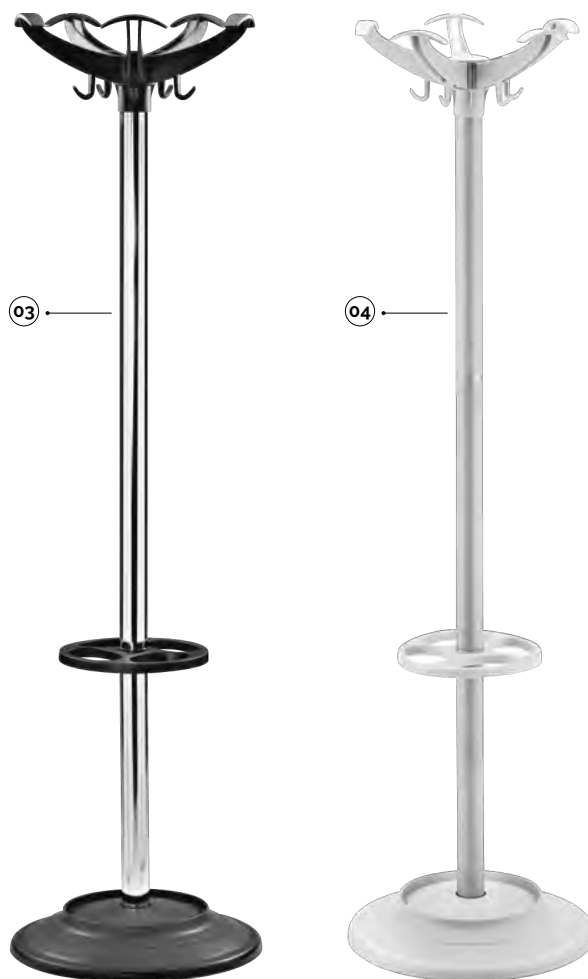

coat hangers

components

03 elix-appendiabito a colonna con portaombrelli, componenti in plastica neri
elix-coat hanger with umbrella stand, black plastic components

code	finishing	plastic	q.kit	q.pack	a	b	c	d	kg.x1	vol.x1
110403-040	● nero/black	● nero/black	x1	60	1730	450	400	50	5,00	mc. 0.045
110404-006	● grigio/grey	● nero/black	x1	60	1730	450	400	50	5,00	mc. 0.045
110405-015	○ bianco/white	● nero/black	x1	60	1730	450	400	50	5,00	mc. 0.045
110410-040	● cromato/chrome	● nero/black	x1	60	1730	450	400	50	5,00	mc. 0.045

04 elix-g-appendiabito a colonna con portaombrelli, componenti in plastica grigi
elix-g-coat hanger with umbrella stand, grey plastic components

code	finishing	plastic	q.kit	q.pack	a	b	c	d	kg.x1	vol.x1
110404-005	● grigio/grey	● grigio/grey	x1	60	1730	450	400	50	5,00	mc. 0.045
110410-039	● cromato/chrome	● grigio/grey	x1	60	1730	450	400	50	5,00	mc. 0.045

main component sizes