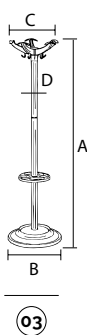

coat hangers

components

03 elix-appendiabito a colonna con portaombrelli, componenti in plastica neri
elix-coat hanger with umbrella stand, black plastic components

code	finishing	plastic	q.kit	q.pack	a	b	c	d	kg.x1	vol.x1
110403-040	● nero/black	● nero/black	x1	60	1730	450	400	50	5,00	mc. 0.045
110404-006	● grigio/grey	● nero/black	x1	60	1730	450	400	50	5,00	mc. 0.045
110405-015	○ bianco/white	● nero/black	x1	60	1730	450	400	50	5,00	mc. 0.045
110410-040	● cromato/chrome	● nero/black	x1	60	1730	450	400	50	5,00	mc. 0.045

04 elix-g-appendiabito a colonna con portaombrelli, componenti in plastica grigi
elix-g-coat hanger with umbrella stand, grey plastic components

code	finishing	plastic	q.kit	q.pack	a	b	c	d	kg.x1	vol.x1
110404-005	● grigio/grey	● grigio/grey	x1	60	1730	450	400	50	5,00	mc. 0.045
110410-039	● cromato/chrome	● grigio/grey	x1	60	1730	450	400	50	5,00	mc. 0.045

main component sizes