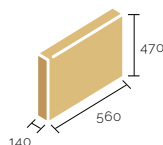

coat hangers

components

03 elix-appendiabito a colonna con portaombrelli, componenti in plastica neri
elix-coat hanger with umbrella stand, black plastic components

code	finishing	plastic	q.kit	q.pack	a	b	c	d	kg.x1	vol.x1
110403-040	● nero/black	● nero/black	x1	60	1730	450	400	50	5,00	mc. 0.045
110404-006	● grigio/grey	● nero/black	x1	60	1730	450	400	50	5,00	mc. 0.045
110405-015	○ bianco/white	● nero/black	x1	60	1730	450	400	50	5,00	mc. 0.045
110410-040	● cromato/chrome	● nero/black	x1	60	1730	450	400	50	5,00	mc. 0.045

04 elix-g-appendiabito a colonna con portaombrelli, componenti in plastica grigi
elix-g-coat hanger with umbrella stand, grey plastic components

code	finishing	plastic	q.kit	q.pack	a	b	c	d	kg.x1	vol.x1
110404-005	● grigio/grey	● grigio/grey	x1	60	1730	450	400	50	5,00	mc. 0.045
110410-039	● cromato/chrome	● grigio/grey	x1	60	1730	450	400	50	5,00	mc. 0.045

main component sizes