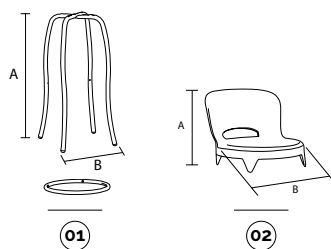

# paco

4-legs

plastic colours

- antracite/grey ppl17
- beige/beige ppl09
- blu/blue ppl14

01 02

main component sizes

**01** paco-telaio smontato per sgabello alto con accessori per il montaggio  
paco-frame not assembled for high stool with accessories for assemblage